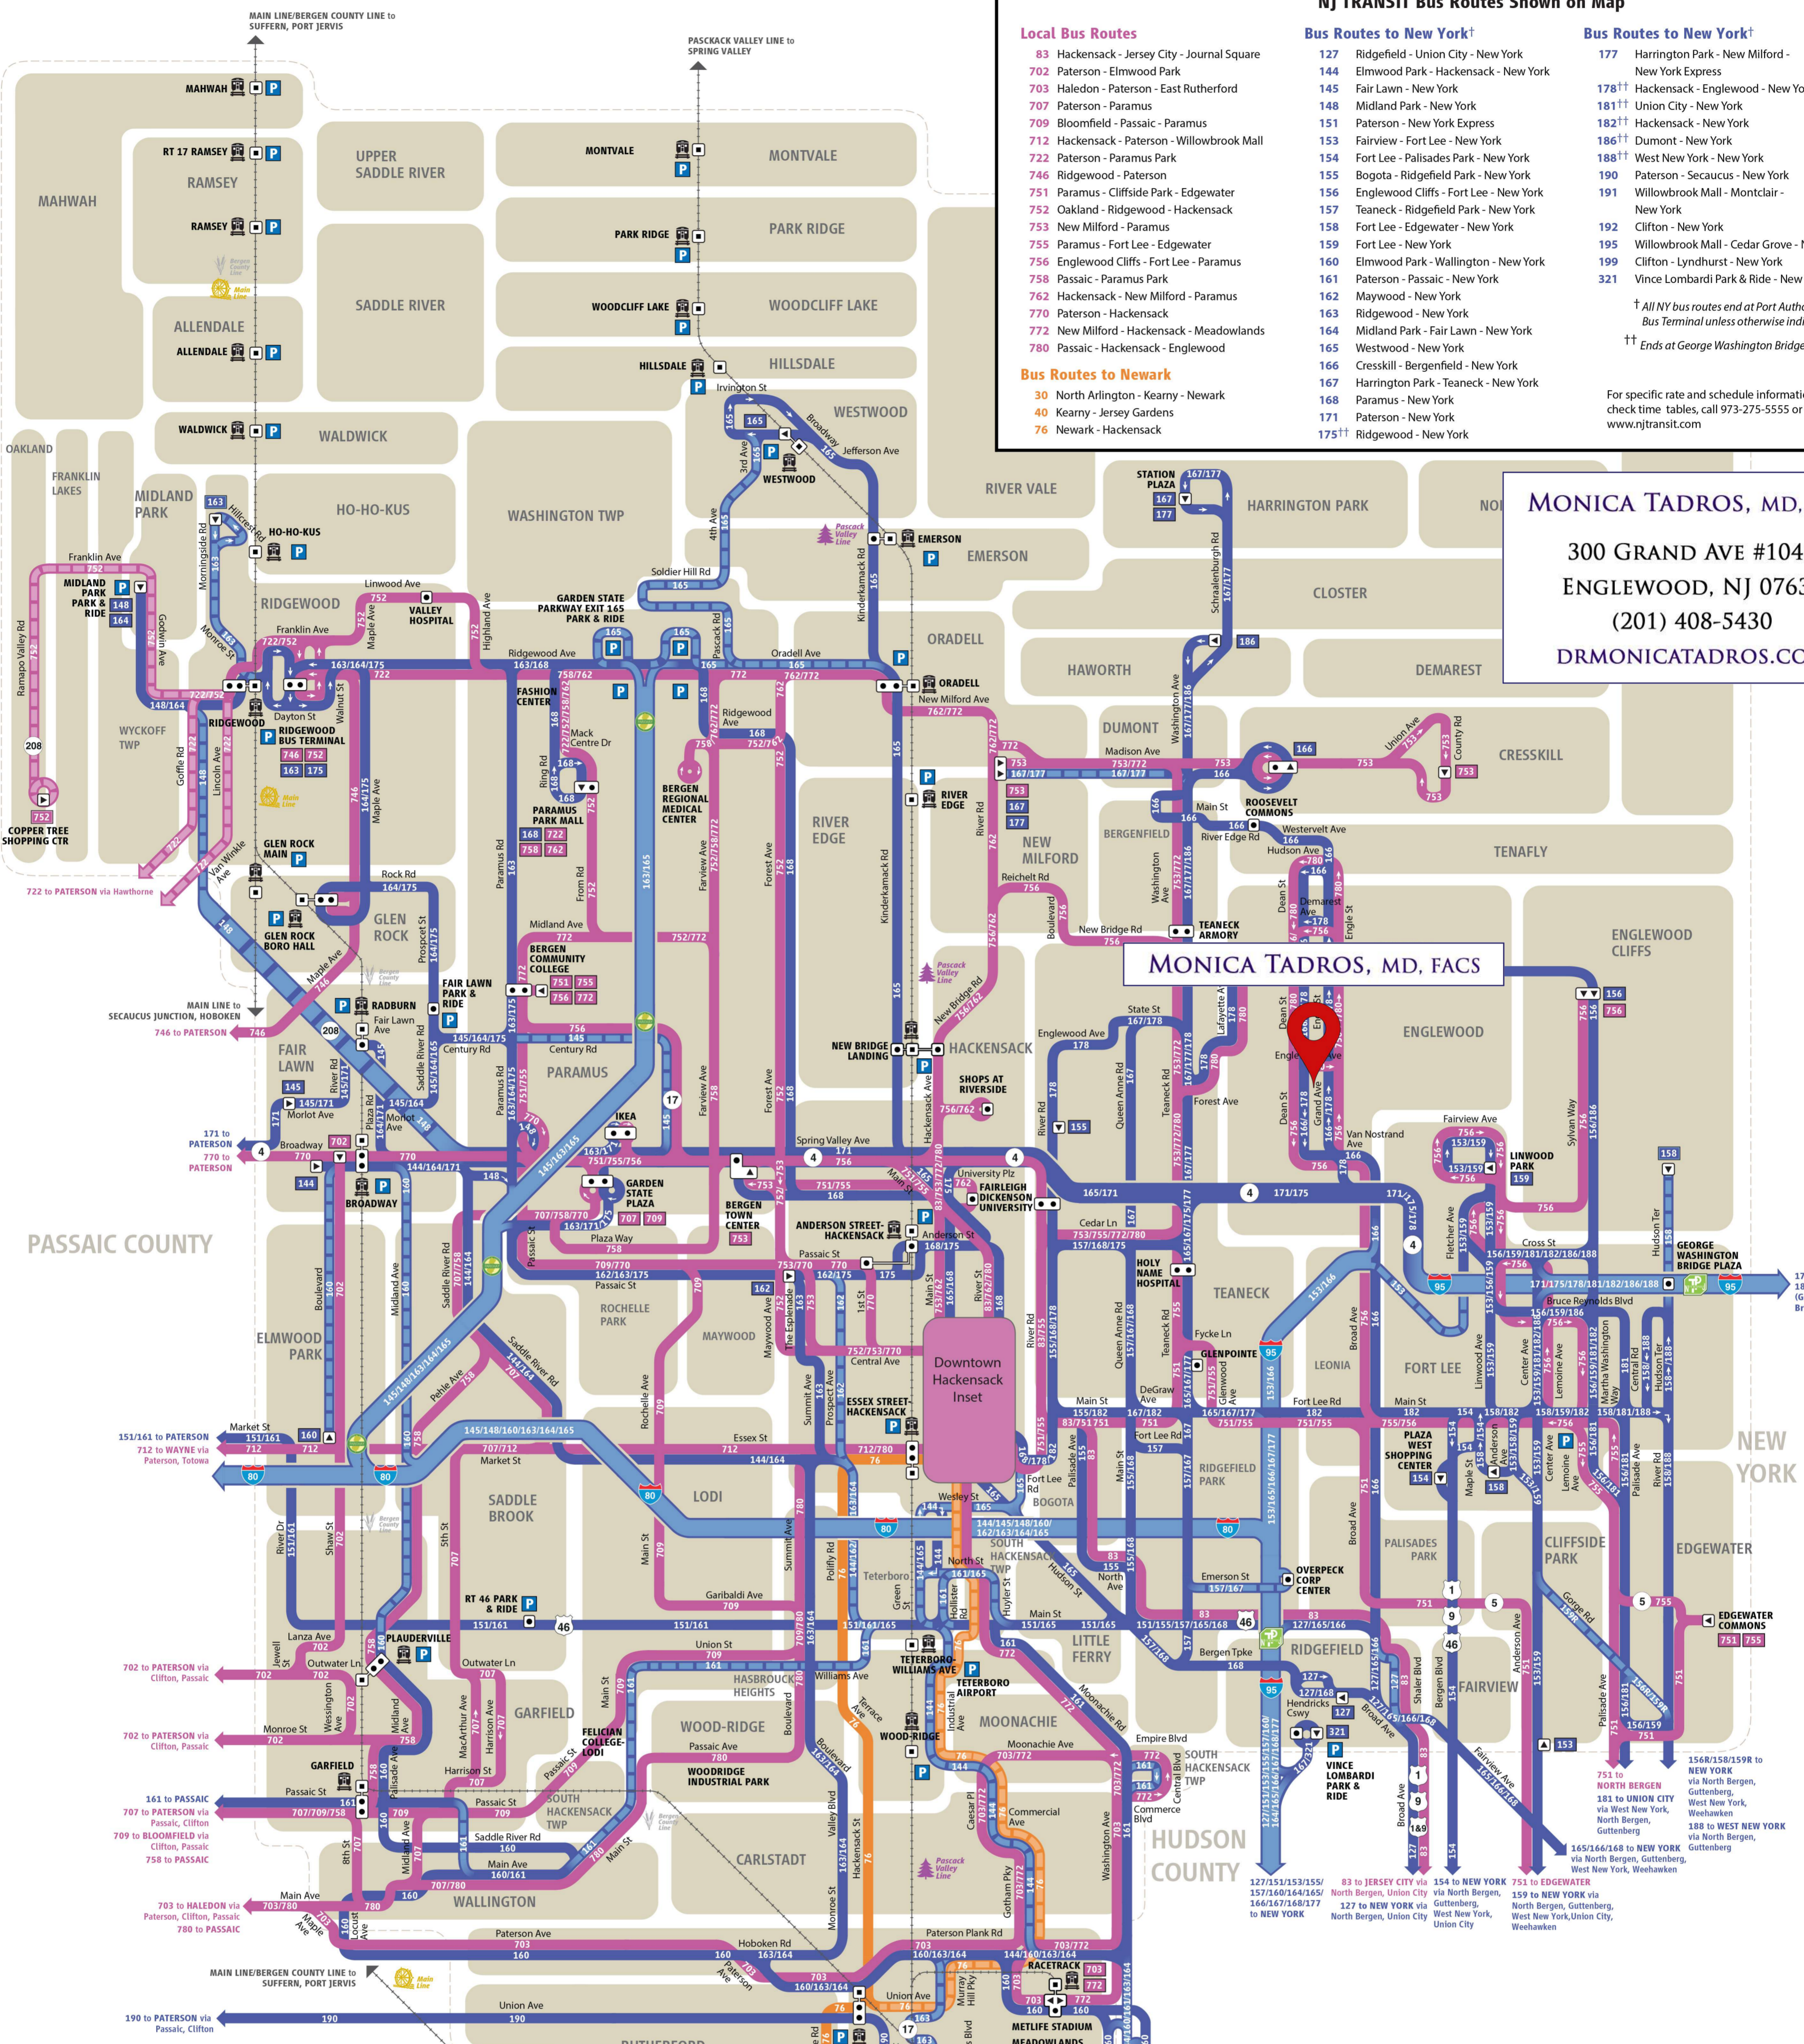

Bus Routes to Newark

Bus Routes to New York†

- 127 Ridgely - Union City - New York
- 144 Elmwood Park - Hackensack - New York
- 145 Fair Lawn - New York
- 148 Midland Park - New York
- 151 Paterson - New York Express
- 153 Fairview - Fort Lee - New York
- 154 Fort Lee - Palisades Park - New York
- 155 Bogota - Ridgely Park - New York
- 156 Englewood Cliffs - Fort Lee - New York
- 157 Teaneck - Ridgely Park - New York
- 158 Fort Lee - Edgewater - New York
- 159 Fort Lee - New York
- 160 Elmwood Park - Wallington - New York
- 161 Paterson - Passaic - New York
- 162 Maywood - New York
- 163 Ridgewood - New York
- 164 Midland Park - Fair Lawn - New York
- 165 Westwood - New York
- 166 Cresskill - Bergenfield - New York
- 167 Harrington Park - Teaneck - New York
- 168 Paramus - New York
- 171 Paterson - New York
- 175†† Ridgewood - New York

Bus Routes to New York†

- 177 Harrington Park - New Milford - New York Express
- 178†† Hackensack - Englewood - New York
- 181†† Union City - New York
- 182†† Hackensack - New York
- 186†† Dumont - New York
- 188†† West New York - New York
- 190 Paterson - Secaucus - New York
- 191 Willowbrook Mall - Montclair - New York
- 192 Clifton - New York
- 195 Willowbrook Mall - Cedar Grove - New York
- 199 Clifton - Lyndhurst - New York
- 321 Union City - Lombardi Park & Ride - New York

MONICA TADROS, MD, FACS

300 GRAND AVE #104,

ENGLEWOOD, NJ 07631

(201) 408-5430

DRMONICATADROS.COM

MONICA TADROS, MD, FACS

Legend

- Bus Routes to New York
- Express Service to New York
- Limited Service to New York
- Bus Routes to Newark
- Express Service to Newark
- Local Bus Routes
- Limited Local Service
- Rail Lines
- Major Transfer Stops
- Train Connections
- Route Origination
- Train Stations
- Route Terminates
- Limited Route Terminates
- Park & Ride
- Routes Continue to