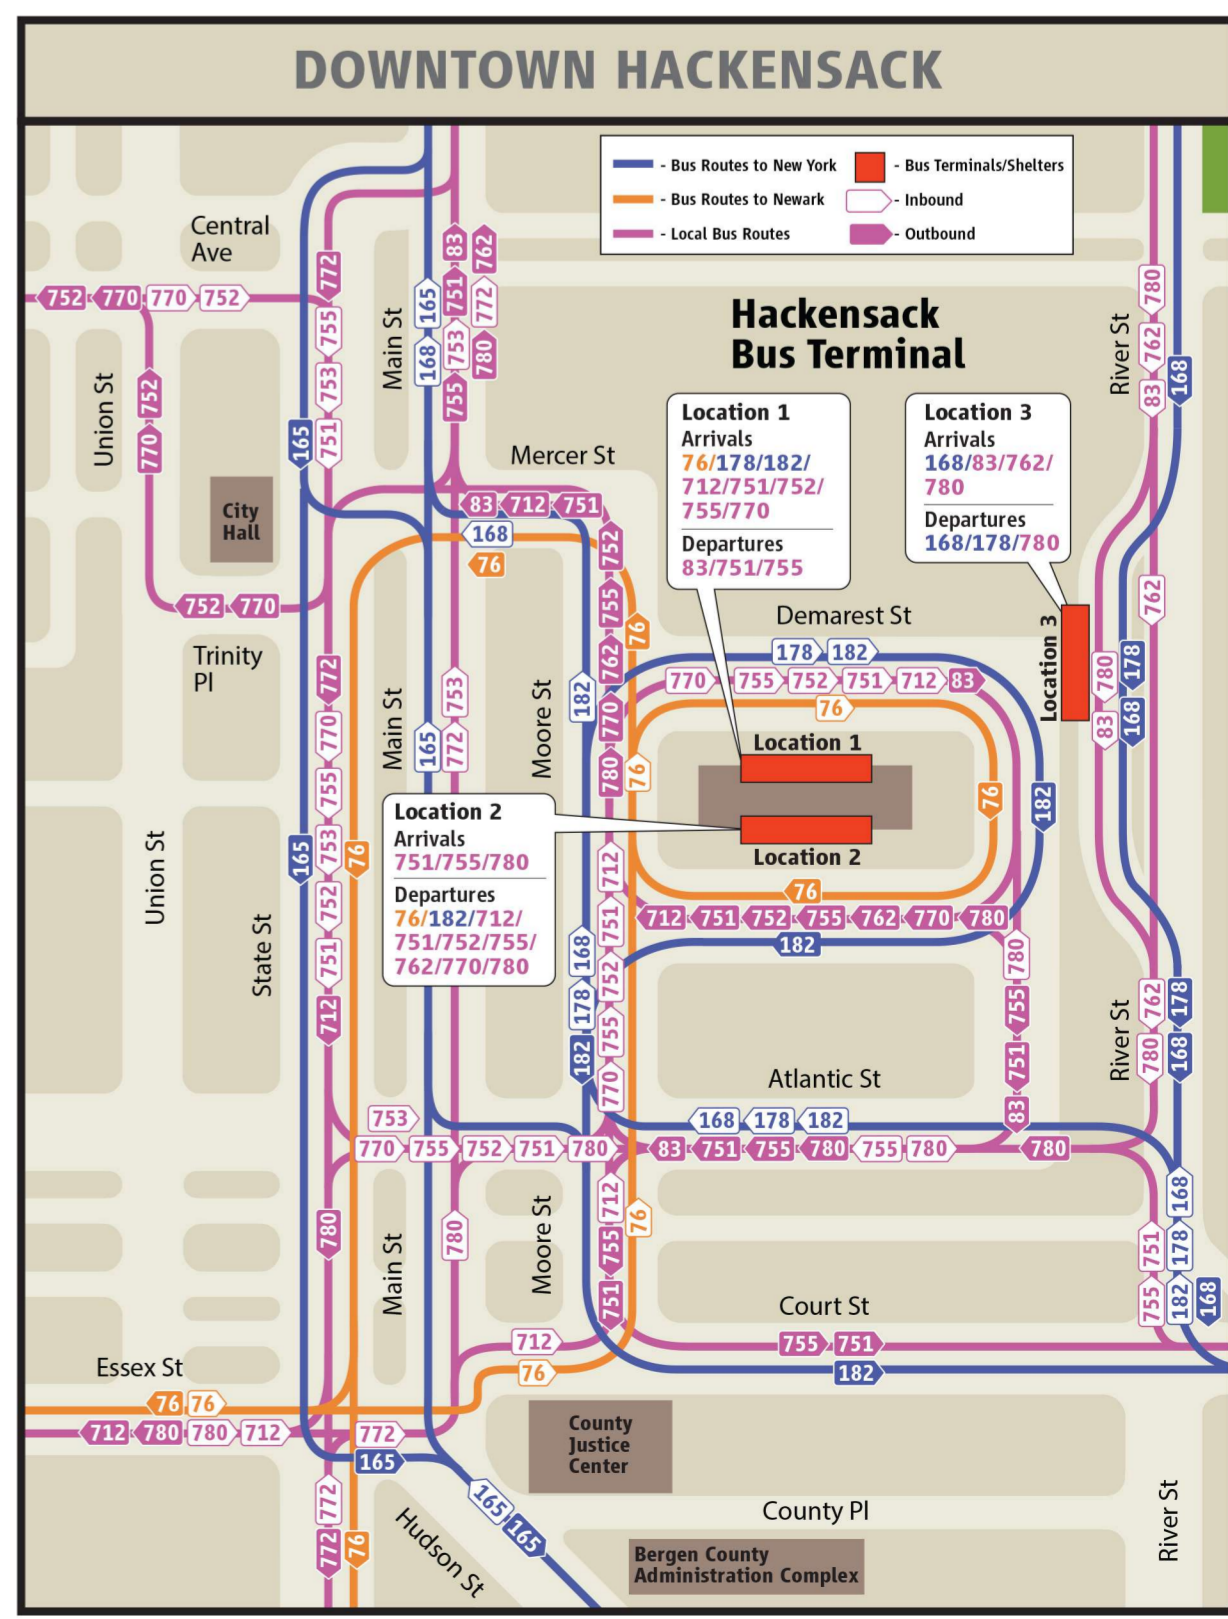

Bus Routes to Newark

Bus Routes to New York†

- 127 Ridgely - Union City - New York
- 144 Elmwood Park - Hackensack - New York
- 145 Fair Lawn - New York
- 148 Midland Park - New York
- 151 Paterson - New York Express
- 153 Fairview - Fort Lee - New York
- 154 Fort Lee - Palisades Park - New York
- 155 Bogota - Ridgely Park - New York
- 156 Englewood Cliffs - Fort Lee - New York
- 157 Teaneck - Ridgely Park - New York
- 158 Fort Lee - Edgewater - New York
- 159 Fort Lee - New York
- 160 Elmwood Park - Wallington - New York
- 161 Paterson - Passaic - New York
- 162 Maywood - New York
- 163 Ridgewood - New York
- 164 Midland Park - Fair Lawn - New York
- 165 Westwood - New York
- 166 Cresskill - Bergenfield - New York
- 167 Harrington Park - Teaneck - New York
- 168 Paramus - New York
- 171 Paterson - New York
- 175†† Ridgewood - New York

Bus Routes to New York†

- 177 Harrington Park - New Milford - New York Express
- 178†† Hackensack - Englewood - New York
- 181†† Union City - New York
- 182†† Hackensack - New York
- 186†† Dumont - New York
- 188†† West New York - New York
- 190 Paterson - Secaucus - New York
- 191 Willowbrook Mall - Montclair - New York
- 192 Clifton - New York
- 195 Willowbrook Mall - Cedar Grove - New York
- 199 Clifton - Lyndhurst - New York
- 321 Union City - Lombardi Park & Ride - New York

MONICA TADROS, MD, FACS

300 GRAND AVE #104,

ENGLEWOOD, NJ 07631

(201) 408-5430

DRMONICATADROS.COM

MONICA TADROS, MD, FACS

Legend

- Bus Routes to New York
- Express Service to New York
- Limited Service to New York
- Bus Routes to Newark
- Express Service to Newark
- Local Bus Routes
- Limited Local Service
- Rail Lines
- Major Transfer Stops
- Train Connections
- Route Origination
- Train Stations
- Route Terminates
- Limited Route Terminates
- Park & Ride
- Routes Continue to